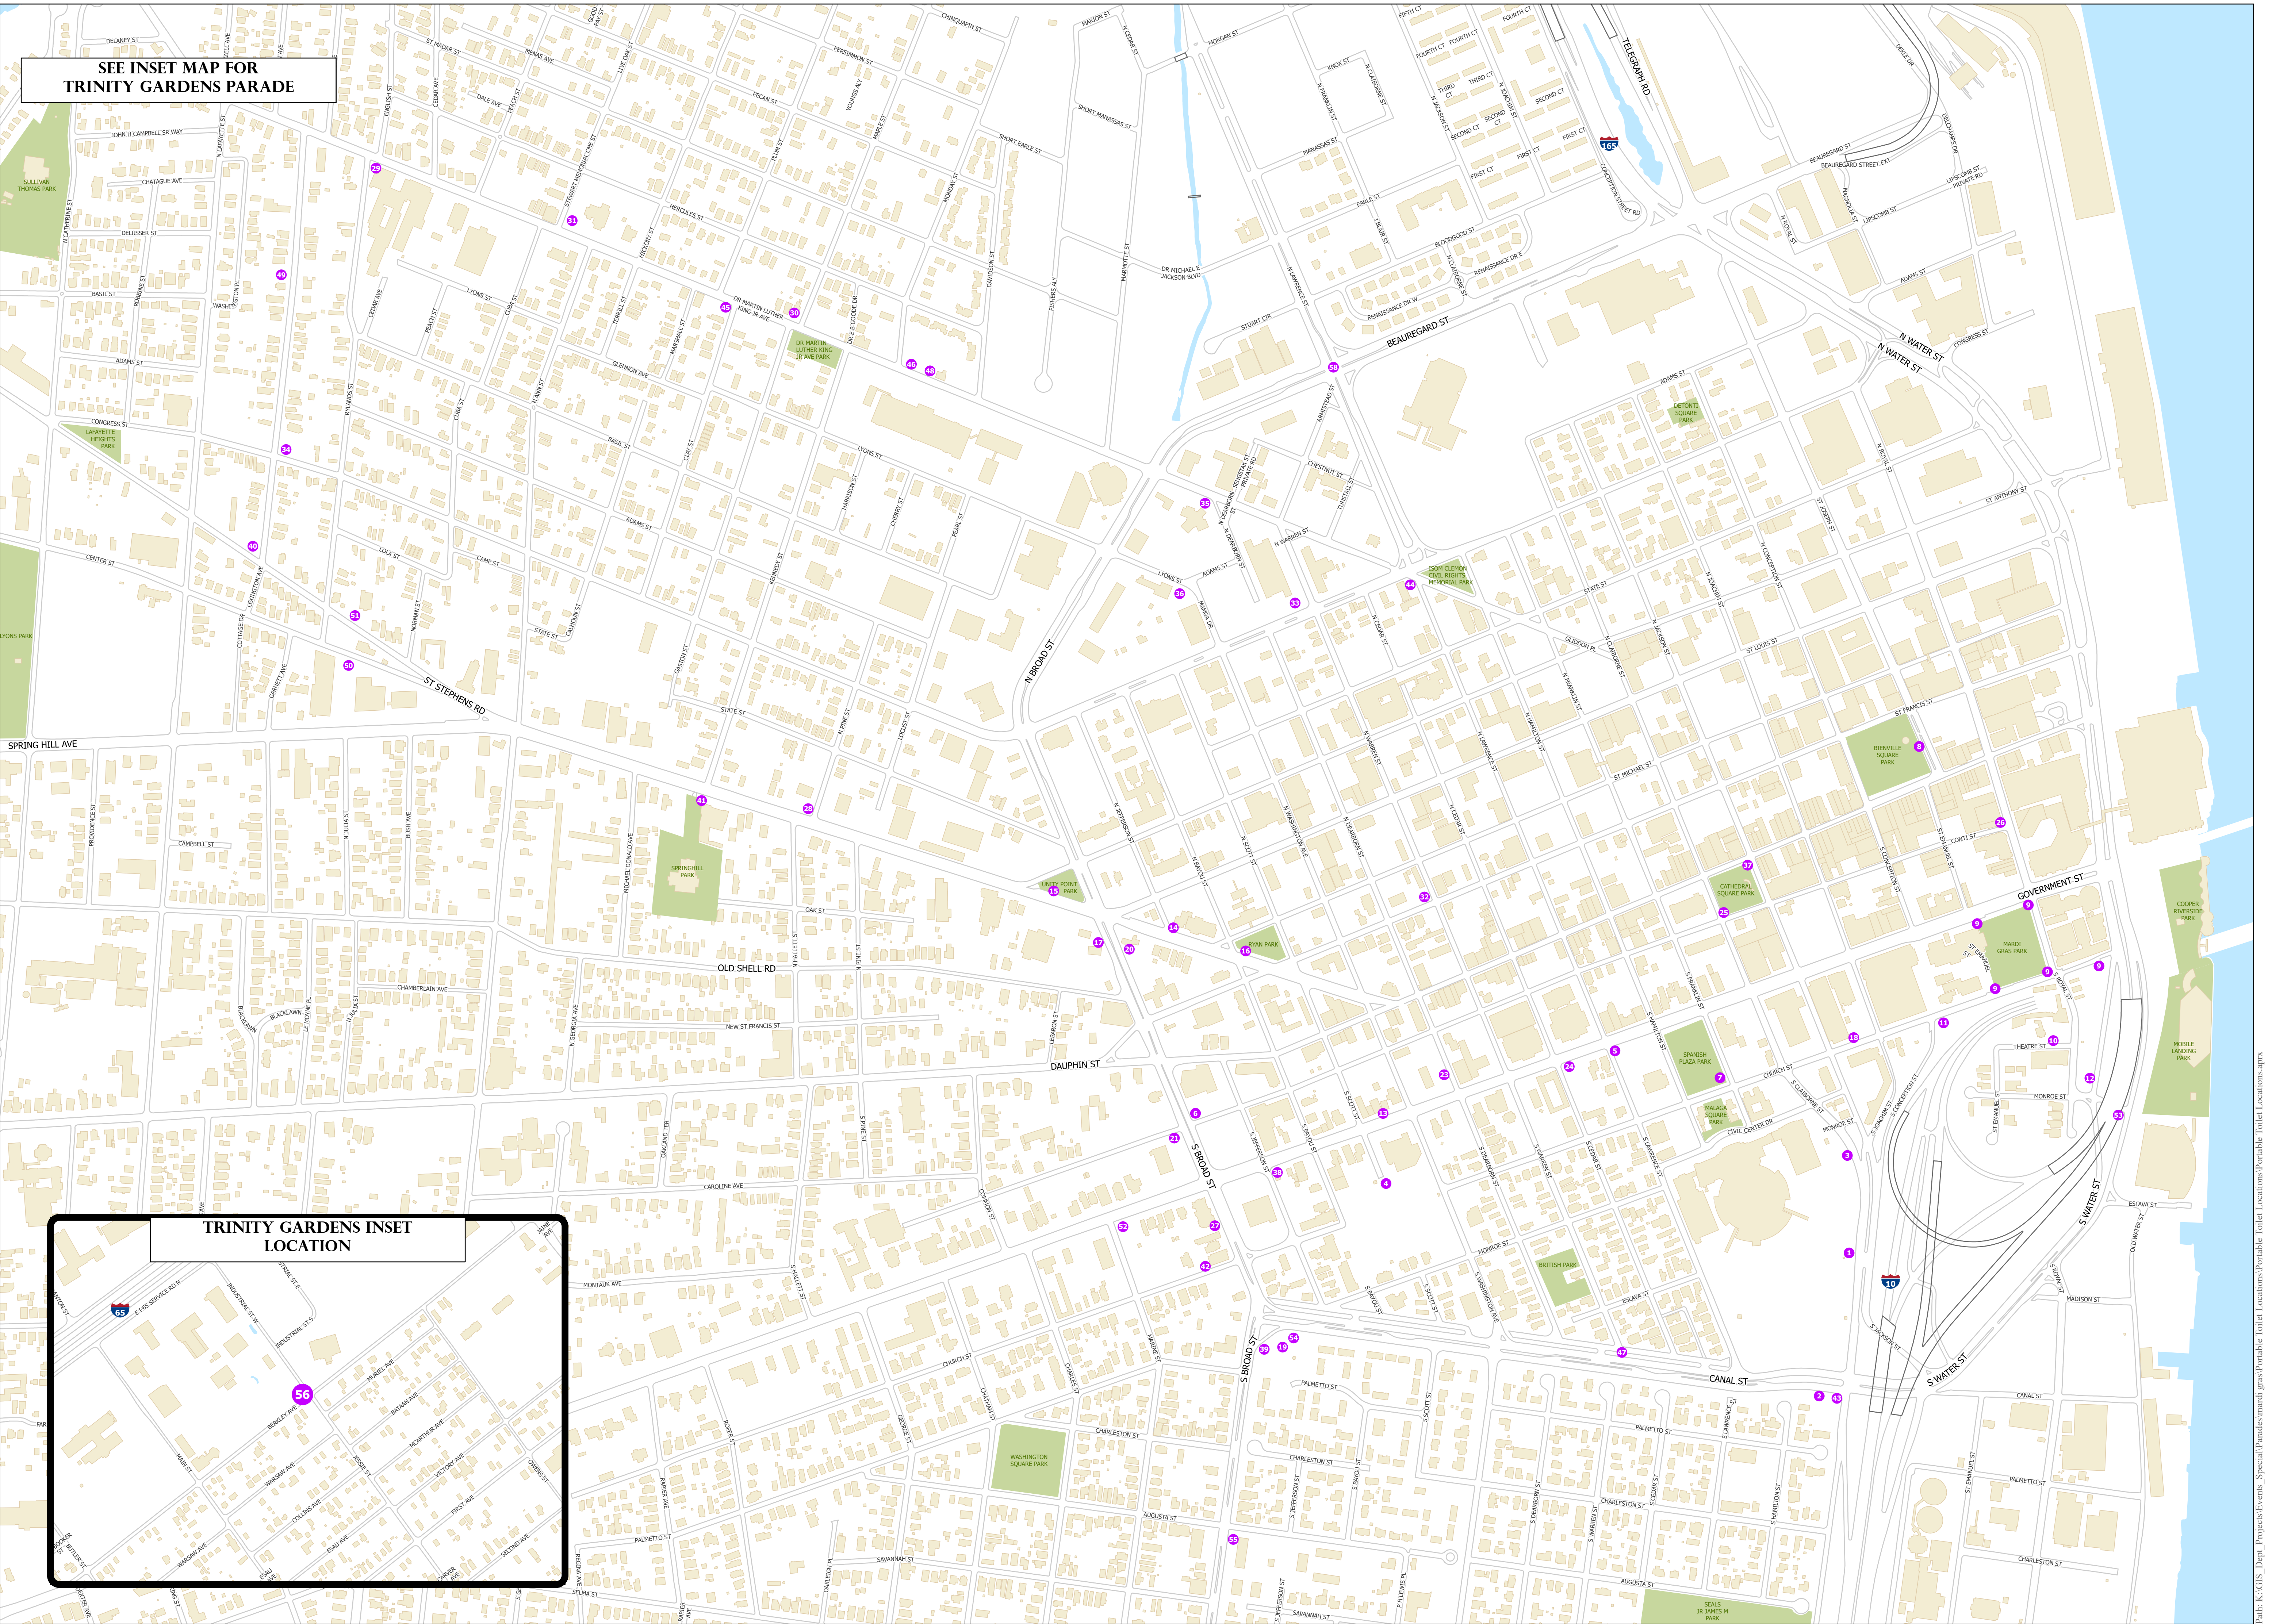

MARDI GRAS PORTABLE TOILET LOCATIONS MARK-UP MAP

- Portable Toilet Locations
- Bridge
- Paved Edge
- Buildings
- Parks
- Water

500 US Feet

SEE INSET MAP FOR TRINITY GARDENS PARADE

Path: K:\GIS_Dept_Projects\Events_Special\Parades\mardi gras\Portable Toilet Locations\Portable Toilet Locations.aprx