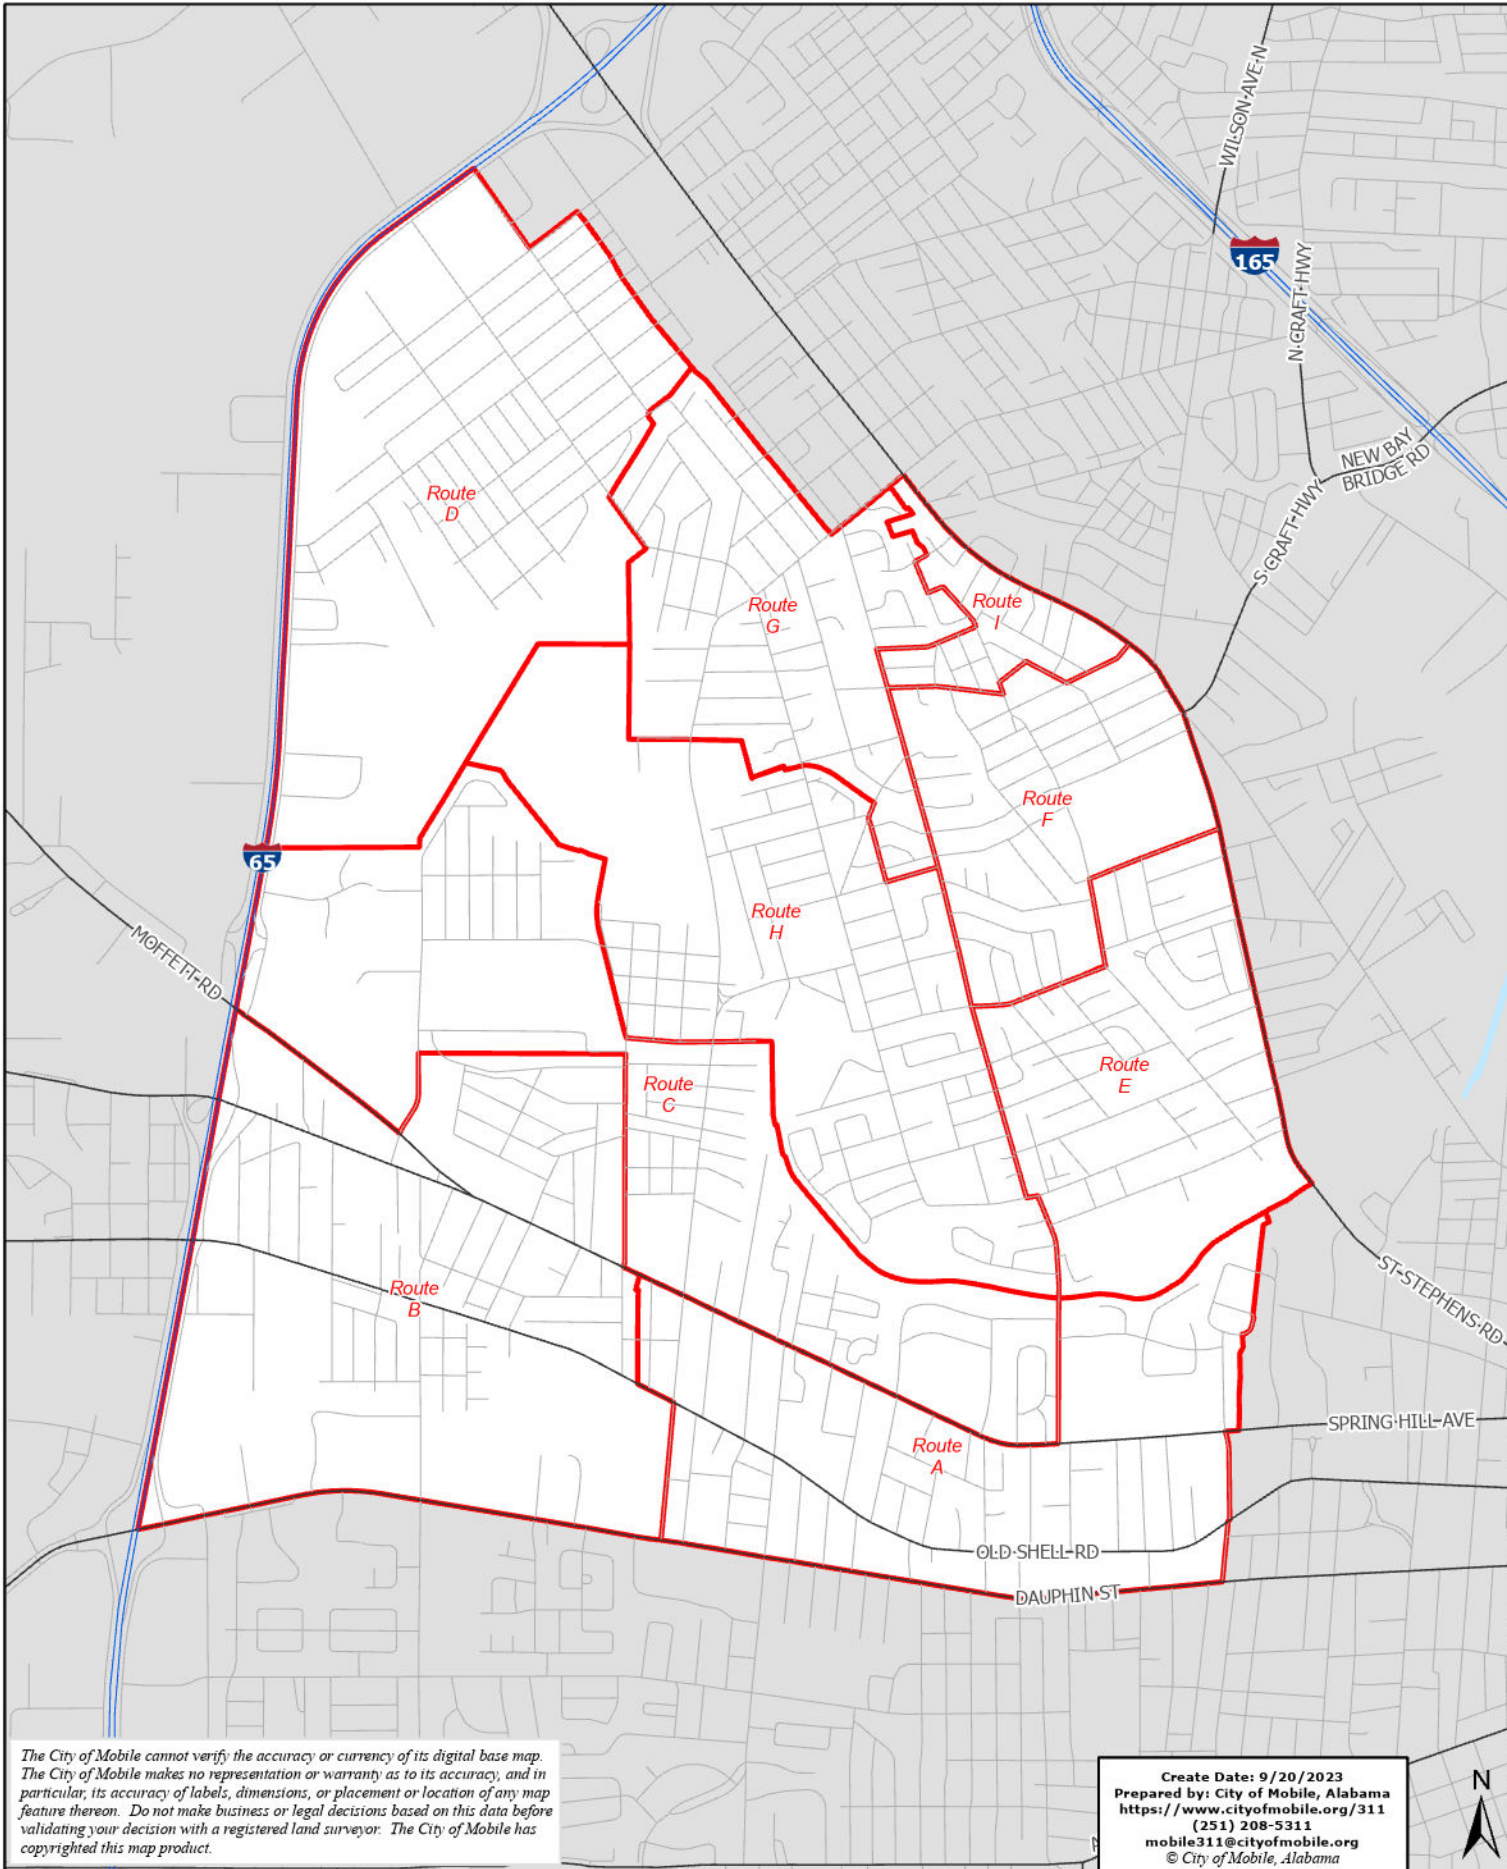

GARBAGE COLLECTION

WEDNESDAY - EAST

Garbage District

The City of Mobile cannot verify the accuracy or currency of its digital base map. The City of Mobile makes no representation or warranty as to its accuracy, and in particular, its accuracy of labels, dimensions, or placement or location of any map feature thereon. Do not make business or legal decisions based on this data before validating your decision with a registered land surveyor. The City of Mobile has copyrighted this map product.

Create Date: 9/20/2023
Prepared by: City of Mobile, Alabama
<https://www.cityofmobile.org/311>
(251) 208-5311
mobile311@cityofmobile.org
© City of Mobile, Alabama

0 0.25 0.5 1 Miles