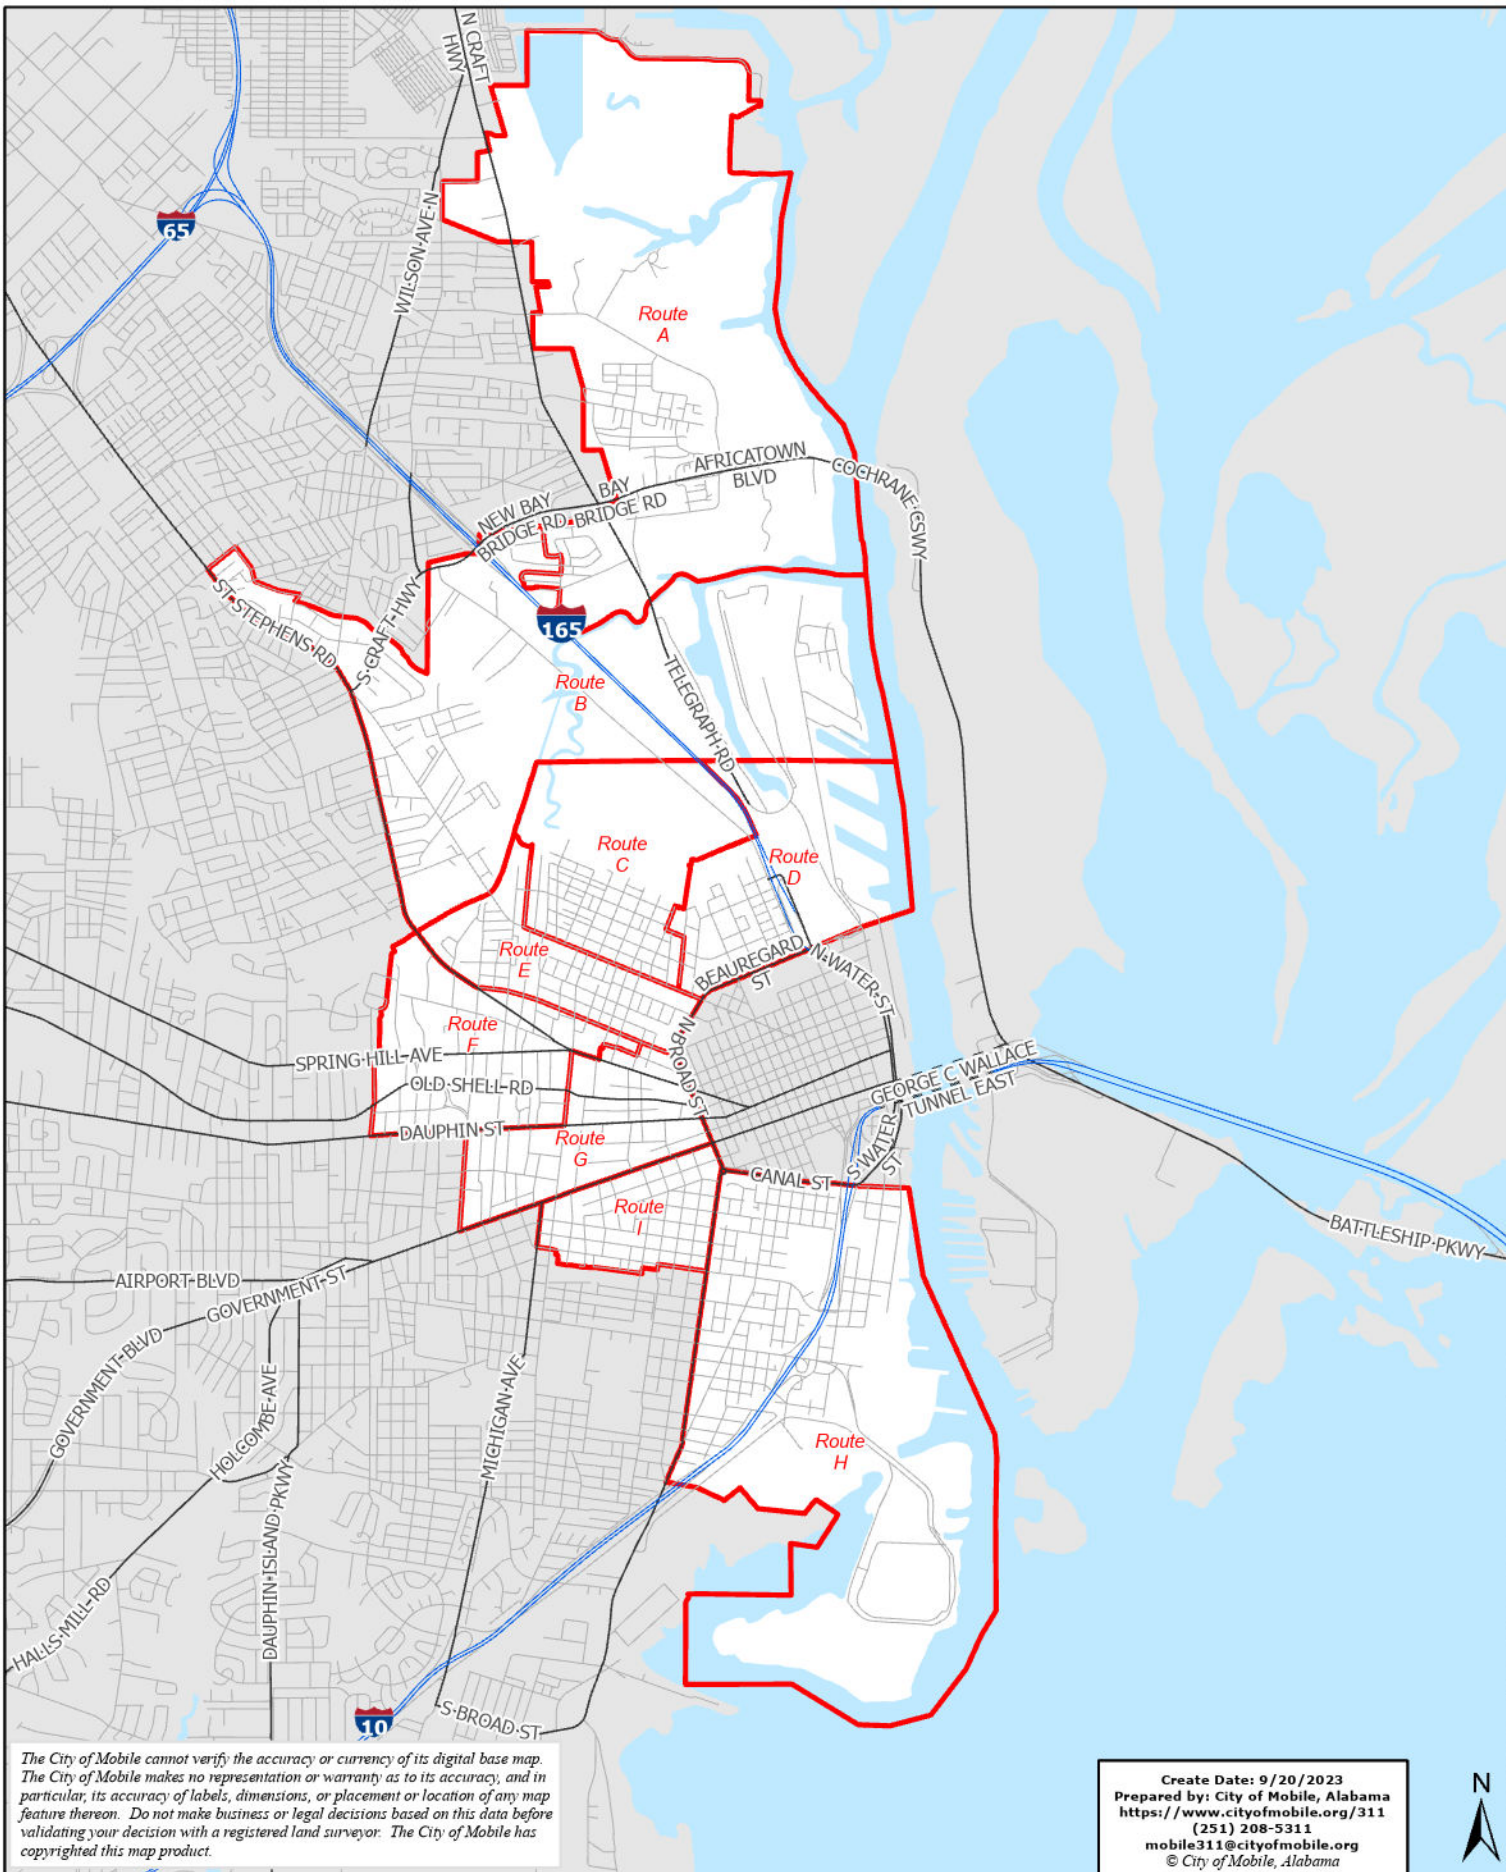

GARBAGE COLLECTION

TUESDAY - EAST

Garbage District

The City of Mobile cannot verify the accuracy or currency of its digital base map. The City of Mobile makes no representation or warranty as to its accuracy, and in particular, its accuracy of labels, dimensions, or placement or location of any map feature thereon. Do not make business or legal decisions based on this data before validating your decision with a registered land surveyor. The City of Mobile has copyrighted this map product.

Create Date: 9/20/2023
Prepared by: City of Mobile, Alabama
<https://www.cityofmobile.org/311>
(251) 208-5311
mobile311@cityofmobile.org
© City of Mobile, Alabama

0 0.5 1 2 Miles