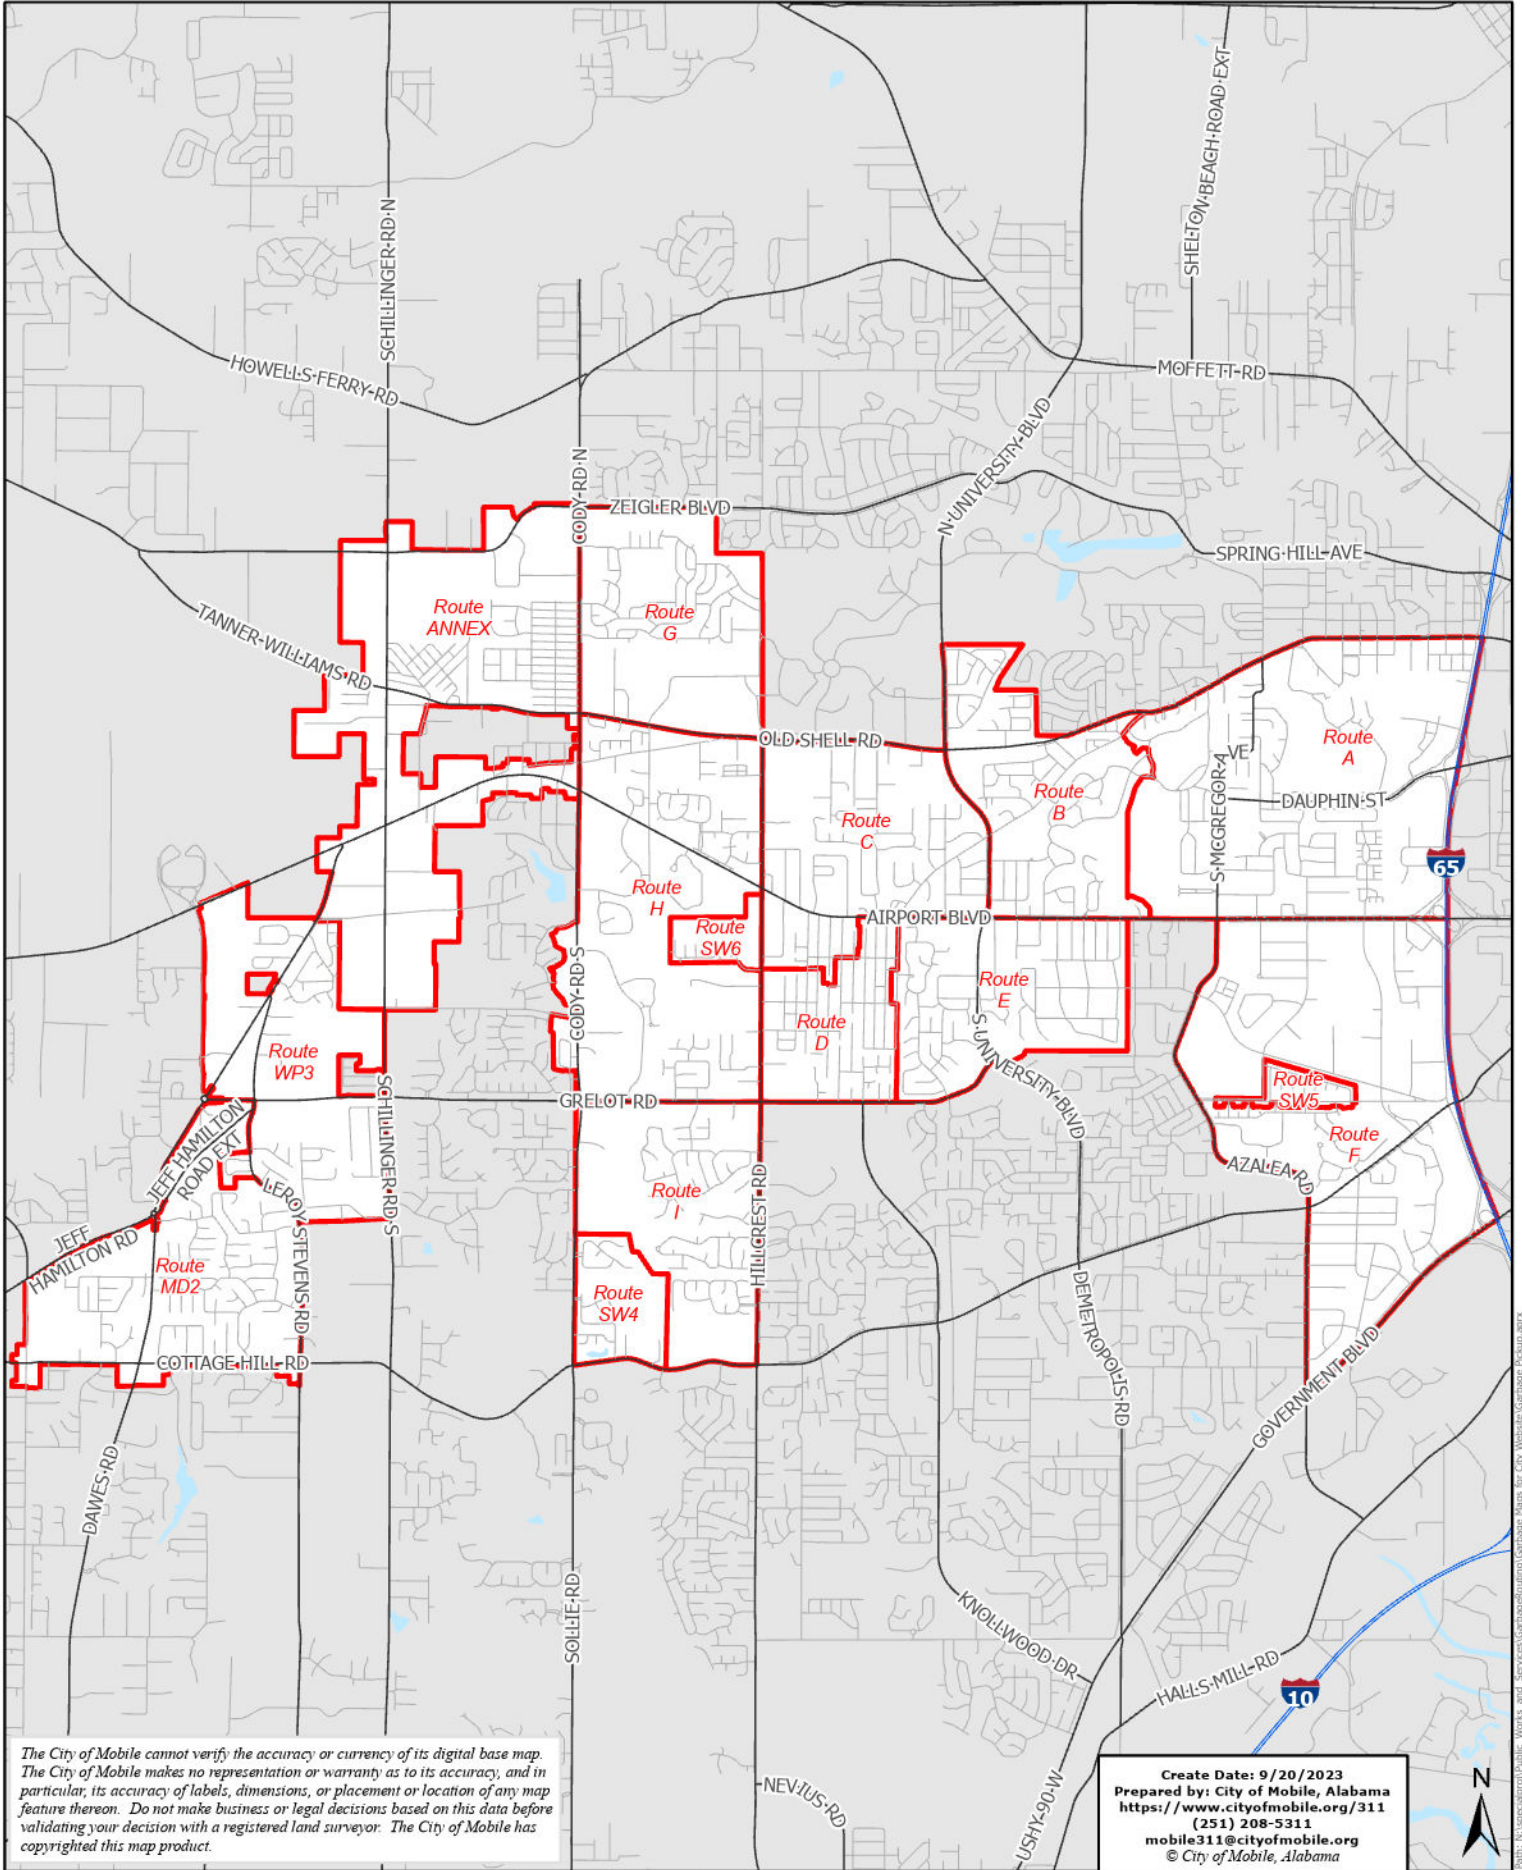

GARBAGE COLLECTION TUESDAY - WEST

Garbage District

The City of Mobile cannot verify the accuracy or currency of its digital base map. The City of Mobile makes no representation or warranty as to its accuracy, and in particular, its accuracy of labels, dimensions, or placement or location of any map feature thereon. Do not make business or legal decisions based on this data before validating your decision with a registered land surveyor. The City of Mobile has copyrighted this map product.